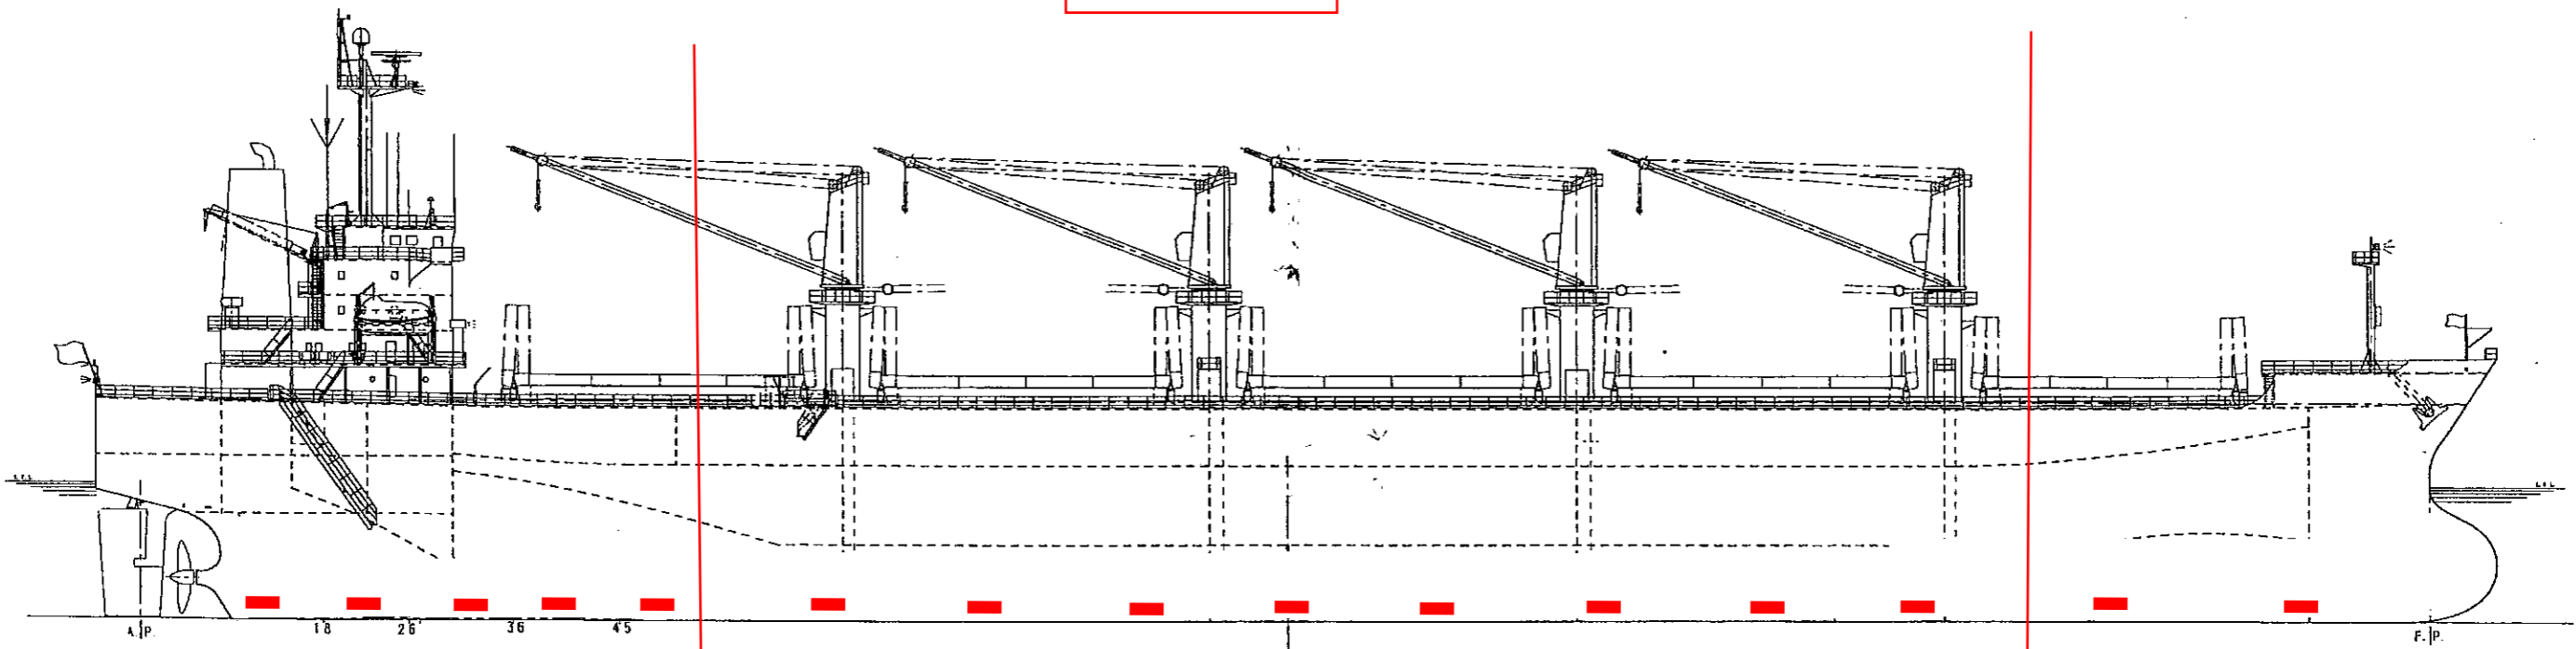

POLCOR

ALUMINUM ANODE LAYOUT FOR OUTER SHELL

NAVIOS VECTOR

AFT SECTION
5 ANODES PS
5 ANODES STBD
TOTAL 10 ANODES

BILGE KEEL
8 ANODES PS
8 ANODES STBD
TOTAL 16 ANODES

FOR SECTION
2 ANODES PS
2 ANODES STBD
TOTAL 4 ANODES

Anodes on bilge keels to be fitted on top and bottom faces of the keel plate alternatively.